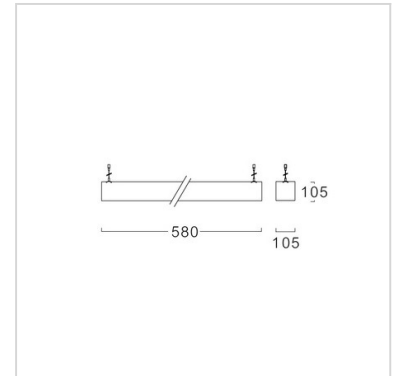

Specification

Housing	Extruded aluminium
Finishing	Powder coated in grey
Diffuser	Acrylic (PMMA)
Mounting	Suspension wire
Power	18/36W
Source	LED Module
Lamp Colour	3000/4000/6500K
Luminaire Output	1S : 18W : 1311 lm 1L : 36W : 2622 lm
Control Gear	Built-in driver
Power Supply	220VAC 50Hz
IP Rating	20
Luminaire Lifetime	30,000 hrs.
Equivalent	18W: T5 2x14W/T8 2x18W 36W: T5 2x28W/T8 2x36W
Remarks	Option 1. Connector box with 1.5m wire 2. Luminaire connector (Continued)

Ordering Data

Model	Watt
PLPL105/1S-18LED	18W
PLPL105/1L-36LED	36W

Related Products

LED Strip Module

Box with Transparent Wire
1.5m

Luminaire connector (continued)