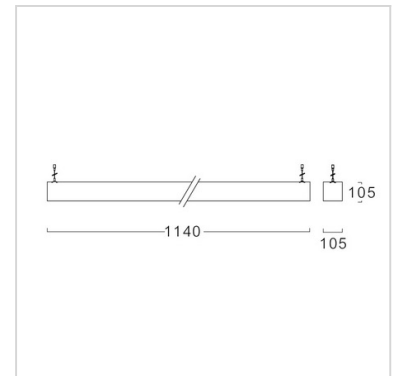

Specification

Housing	Extruded aluminium
Finishing	Powder coated in grey
Diffuser	Acrylic (PMMA)
Mounting	Suspension wire
Power	18/36W
Source	LED Module
Lamp Colour	3000/4000/6500K
Luminaire Output	1S : 18W : 1311 lm 1L : 36W : 2622 lm
Control Gear	Built-in driver
Power Supply	220VAC 50Hz
IP Rating	20
Luminaire Lifetime	30,000 hrs.
Equivalent	18W: T5 2x14W/T8 2x18W 36W: T5 2x28W/T8 2x36W
Remarks	Option 1. Connector box with 1.5m wire 2. Luminaire connector (Continued)

Ordering Data

Model	Watt
PLPL105/1S-18LED	18W
PLPL105/1L-36LED	36W

Related Products

LED Strip Module

Box with Transparent Wire
1.5m

Luminaire connector (continued)