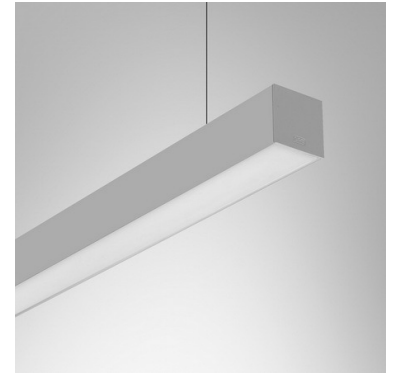

LED Pendant

TIS PLPL105

Application

Pendant luminaire is designed to use for office buildings, book stores, discount stores, shopping centers, convenience stores, residences, hotels, restaurants, hospitals, etc.

Specification

Housing	Extruded aluminium
Finishing	Powder coated in grey
Diffuser	Acrylic (PMMA)
Mounting	Suspension wire
Power	18/36W
Source	LED Module
Lamp Colour	3000/4000/6500K
Luminaire Output	1S : 18W : 1311 lm 1L : 36W : 2622 lm
Control Gear	Built-in driver
Power Supply	220VAC 50Hz
IP Rating	20
Luminaire Lifetime	30,000 hrs.
Equivalent	18W: T5 2x14W/T8 2x18W 36W: T5 2x28W/T8 2x36W
Remarks	Option 1. Connector box with 1.5m wire 2. Luminaire connector (Continued)

Ordering Data

Model	Watt
PLPL105/1S-18LED	18W
PLPL105/1L-36LED	36W

Related Products

LED Strip Module

Box with Transparent Wire
1.5m

Luminaire connector (continued)