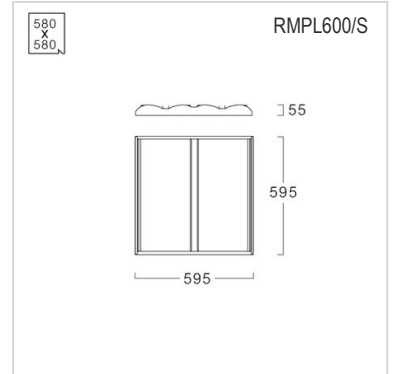

LED Recessed Fluorescent

RMPL

Application

This luminaire is designed to use for office buildings, schools, storage areas, hospitals, and other working areas where is required highly uniformity illumination, etc.

Specification

Housing	Extruded Plastic
Finishing	White
Diffuser	Clear Acrylic
Mounting	Recessed T-bar
Power	40W
Source	LED Module
Lamp Colour	4000/5000K
Luminaire Output	4000/4000 lm
Control Gear	Separate driver
Power Supply	220VAC 50Hz
IP Rating	40
Luminaire Lifetime	30,000 hrs.
Equivalent	T5 2x28W/T8 2x36W

Ordering Data

Model	Watt
RMPL300/L-40LED	40W
RMPL600/S-40LED	40W

Related Products

30*120 Frame Plaster Ceiling

60*60 Frame Plaster Ceiling