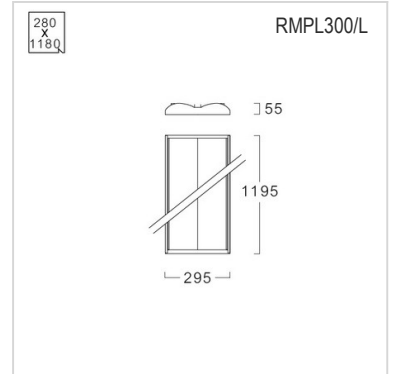

Specification

Housing	Extruded Plastic
Finishing	White
Diffuser	Clear Acrylic
Mounting	Recessed T-bar
Power	40W
Source	LED Module
Lamp Colour	4000/5000K
Luminaire Output	4000/4000 lm
Control Gear	Separate driver
Power Supply	220VAC 50Hz
IP Rating	40
Luminaire Lifetime	30,000 hrs.
Equivalent	T5 2x28W/T8 2x36W

Ordering Data

Model	Watt
RMPL300/L-40LED	40W
RMPL600/S-40LED	40W

Related Products

30*120 Frame Plaster Ceiling

60*60 Frame Plaster Ceiling