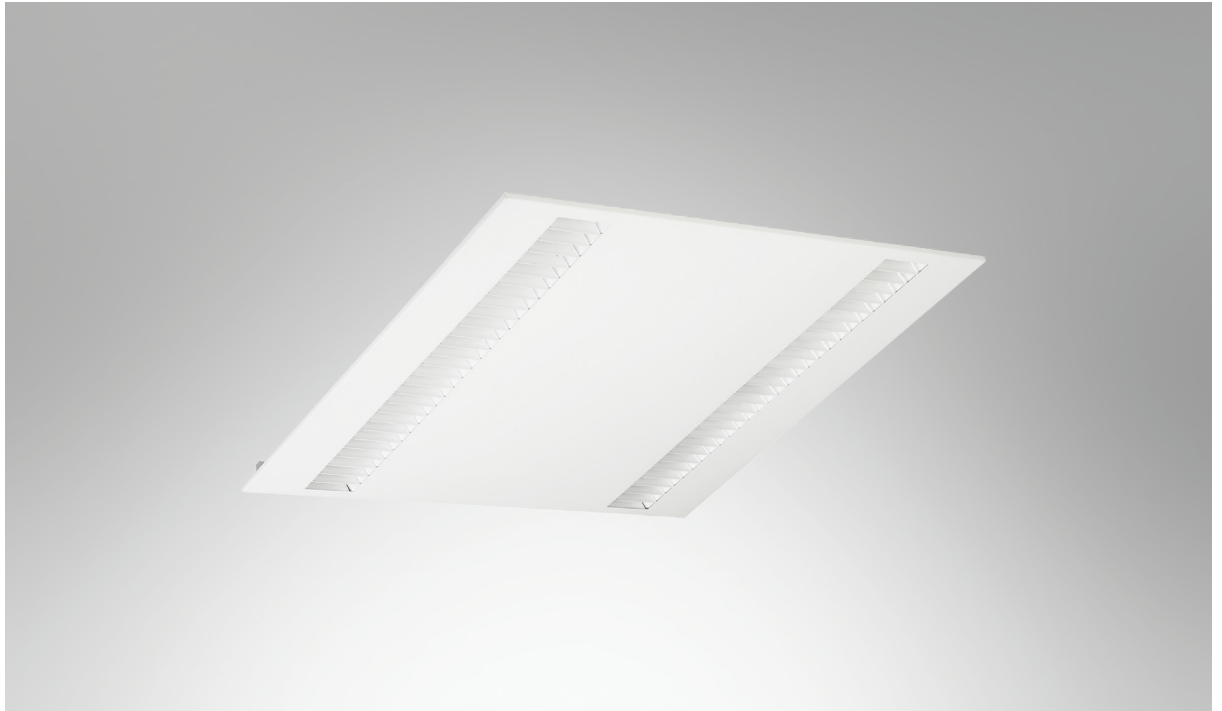

 50,000 hrs. Lifetime

Housing : Die-formed cold roll steel **Finishing** : Powder coated in white **Diffuser** : Opal acrylic **Control gear** : Built-in driver **Mounting** : Recessed T-bar

Recessed luminaire

Model

RSTL 600/FINs/2S

Power consumption

30W	36W
-----	-----

Source

LED Module

Lamp color

Cool white 4000K 2900 lm	Cool white 4000K 3300 lm
Cool daylight 6500K 2900 lm	Cool daylight 6500K 3300 lm