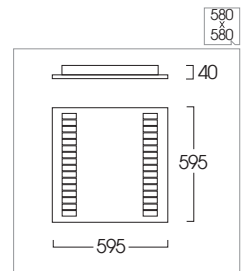

50,000 hrs. Lifetime

Housing : Die-formed cold roll steel **Finishing** : Powder coated in white **Diffuser** : Opal acrylic **Control gear** : Built-in driver **Mounting** : Recessed T-bar

Recessed luminaire

Model

RSTL 600/FINs/2S

Power consumption

30W	36W

Source

LED Module

Lamp color

Cool white 4000K 2900 lm	Cool white 4000K 3300 lm
Cool daylight 6500K 2900 lm	Cool daylight 6500K 3300 lm

Replacement of

T5 2x28W
T8 2x36W

Remark * For concealed ceiling ask the accessory